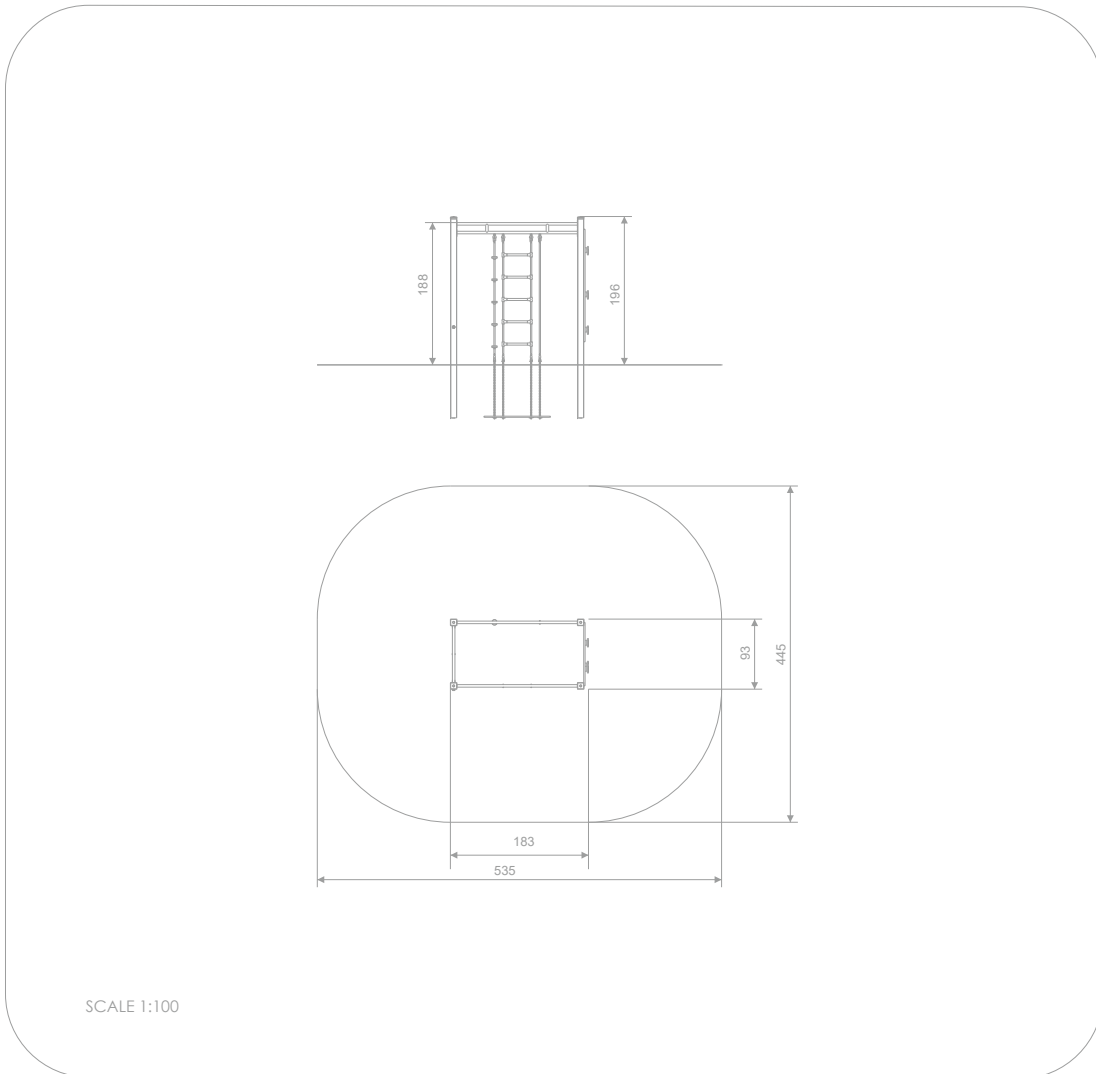

SOCIALIZING

CLIMBING

BALANCING

SENSORIAL
INTEGRATION

INFORMATION ABOUT THE PRODUCT

Dimensions	93 x 183 cm
Safety zone	445 x 535 cm
Safety zone area	21,1 m ²
Overall height	196 cm
Free fall height	189 cm
Amount of users	5
Product complies with EN 1176-1:2017-12	YES
Availability of spare parts	YES
Age range	3-14
According to EN 1176-1:2017-12 norm, the product requires applying a safety surface according to the product's free fall height.	

MATERIALS:

<p>SOLID CONSTRUCTION MADE OF BLACK STEEL, CLEANED THE SANDBLASTING PROCESS</p>	<p>POLYPROPYLENE ROPES PPMULTISPLIT TYPE WITH A STEEL CORE AND A DIAMETER OF 16 MM</p>	<p>SAFE PIPE PLUGS MADE OF INJECTION MOLDED POLYAMID</p>
		

ANTI-SLIP HEXA 18 MM H PLATFORM PLATE SERIES: SMART